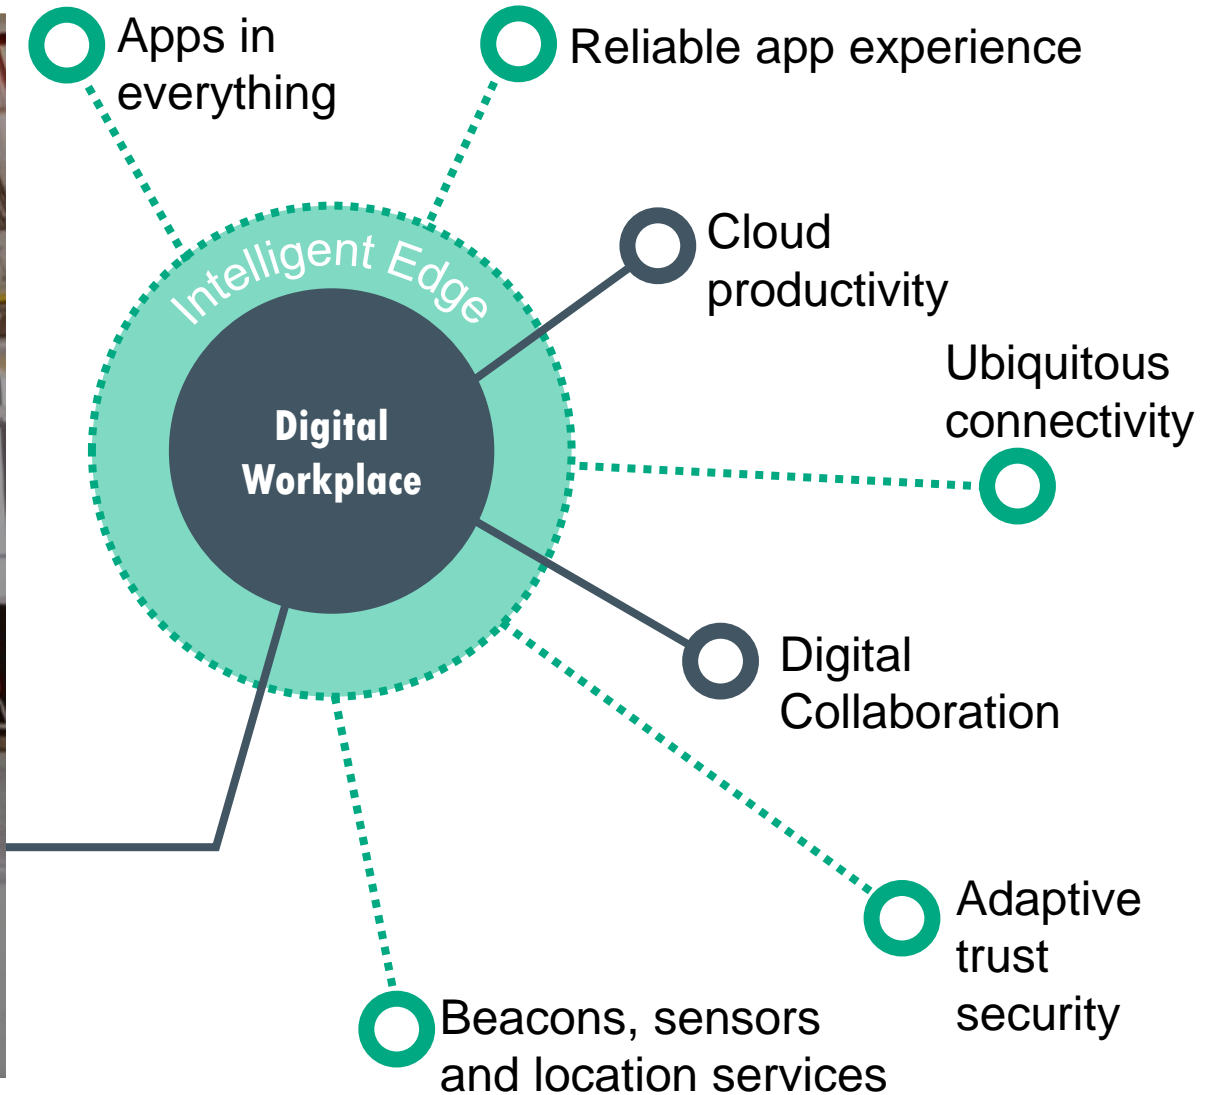

21. Juni 2017

Rising automation

#GenMobiles

Virtual offices

Constant collaboration

Boosting engagement

HPE Intelligent Spaces – Workplace: Transforming to a digital workplace

HPE Intelligent Spaces - Workplace: Agile Solution Scope

Automated Meeting Rooms

Flex Desk Workplace

Visitor Management

HPE Intelligent Spaces – Workplace: The vendor independent solution

HPE Intelligent Spaces – Workplace: Service Provider Reference

Solution

Integrate and deliver the solution as part of a complex inter-dependent construction and IT program.